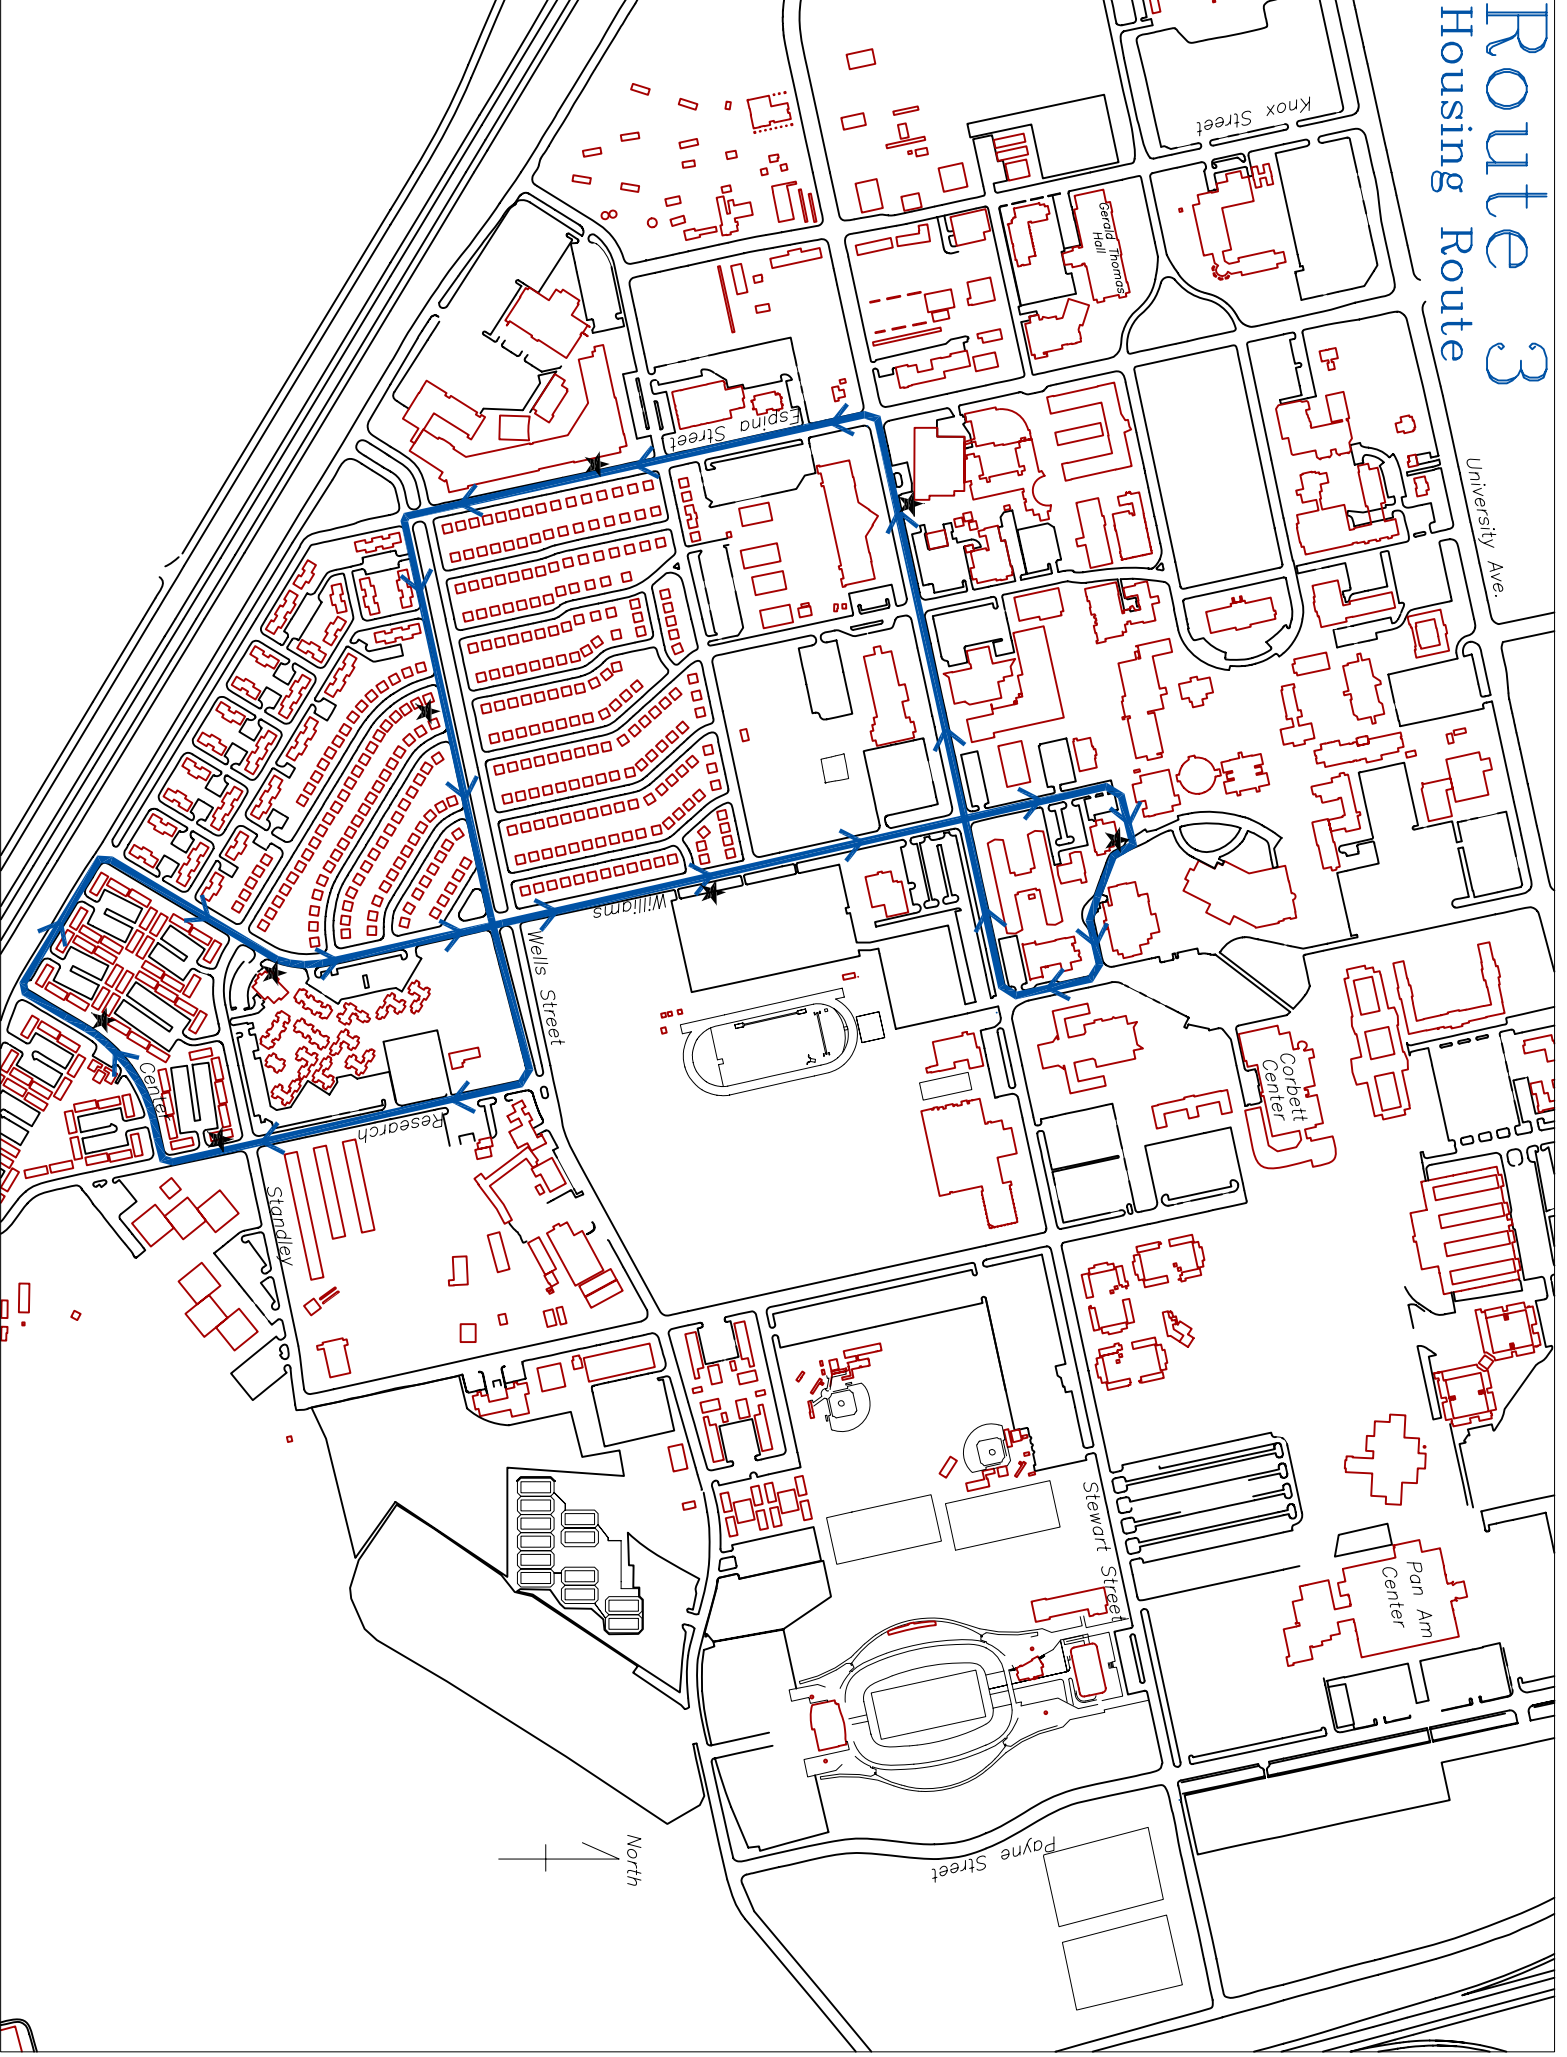

ROUTE	3	Blue	TIME SCHEDULE
Research & Center	Williams @ Aggie Store	Food Court	Wells & Sweet
7:10 AM	7:15 AM	7:20 AM	7:25 AM
7:30 AM	7:35 AM	7:40 AM	7:45 AM
7:50 AM	7:55 AM	8:00 AM	8:05 AM
8:10 AM	8:15 AM	8:20 AM	8:25 AM
8:30 AM	8:35 AM	8:40 AM	8:45 AM
8:50 AM	8:55 AM	9:00 AM	9:05 AM
9:10 AM	9:15 AM	9:20 AM	9:25 AM
9:30 AM	9:35 AM	9:40 AM	9:45 AM
9:50 AM	9:55 AM	10:00 AM	10:05 AM
10:10 AM	10:15 AM	10:20 AM	10:25 AM
10:30 AM	10:35 AM	10:40 AM	10:45 AM
10:50 AM	10:55 AM	11:00 AM	11:05 AM
11:10 AM	11:15 AM	11:20 AM	11:25 AM
11:30 AM	11:35 AM	11:40 AM	11:45 AM
11:50 AM	11:55 AM	12:00 PM	12:05 PM
12:10 PM	12:15 PM	12:20 PM	12:25 PM
12:30 PM	12:35 PM	12:40 PM	12:45 PM
12:50 PM	12:55 PM	1:00 PM	1:05 PM
1:10 PM	1:15 PM	1:20 PM	1:25 PM
1:30 PM	1:35 PM	1:40 PM	1:45 PM
1:50 PM	1:55 PM	2:00 PM	2:05 PM
2:10 PM	2:15 PM	2:20 PM	2:25 PM
2:30 PM	2:35 PM	2:40 PM	2:45 PM
2:50 PM	2:55 PM	3:00 PM	3:05 PM
3:10 PM	3:15 PM	3:20 PM	3:25 PM
3:30 PM	3:35 PM	3:40 PM	3:45 PM
3:50 PM	3:55 PM	4:00 PM	4:05 PM
4:10 PM	4:15 PM	4:20 PM	4:25 PM
4:30 PM	4:35 PM	4:40 PM	4:45 PM
4:50 PM	4:55 PM	5:00 PM	5:05 PM
5:10 PM	5:15 PM	5:20 PM	5:25 PM
5:30 PM	5:35 PM	5:40 PM	5:45 PM
5:50 PM	5:55 PM	6:00 PM	6:05 PM
6:10 PM			
	<b>PM times in Bold</b>		

Routes run Monday-Friday 7:00 AM to 6:00PM  
 All routes and times are subject to change.  
 Visit our web site at [asmsnu.rmsu.edu](http://asmsnu.rmsu.edu)

BUS STOP LOCATIONS	BLUE
1**	Research & Center
2**	Williams @ Aggie Store
3**	Food Court
4**	Stewart @ EC1 Espina & Gregg Wells & Sweet

# Route 3 Housing Route

University Ave.

Knox Street

Aggie Store

Food Court

Wells & Sweet

Stewart @ EC1

Espina & Gregg

Stewart Street

Payne Street

University Ave.

Knox Street

Aggie Store

Food Court

Wells & Sweet

Stewart @ EC1